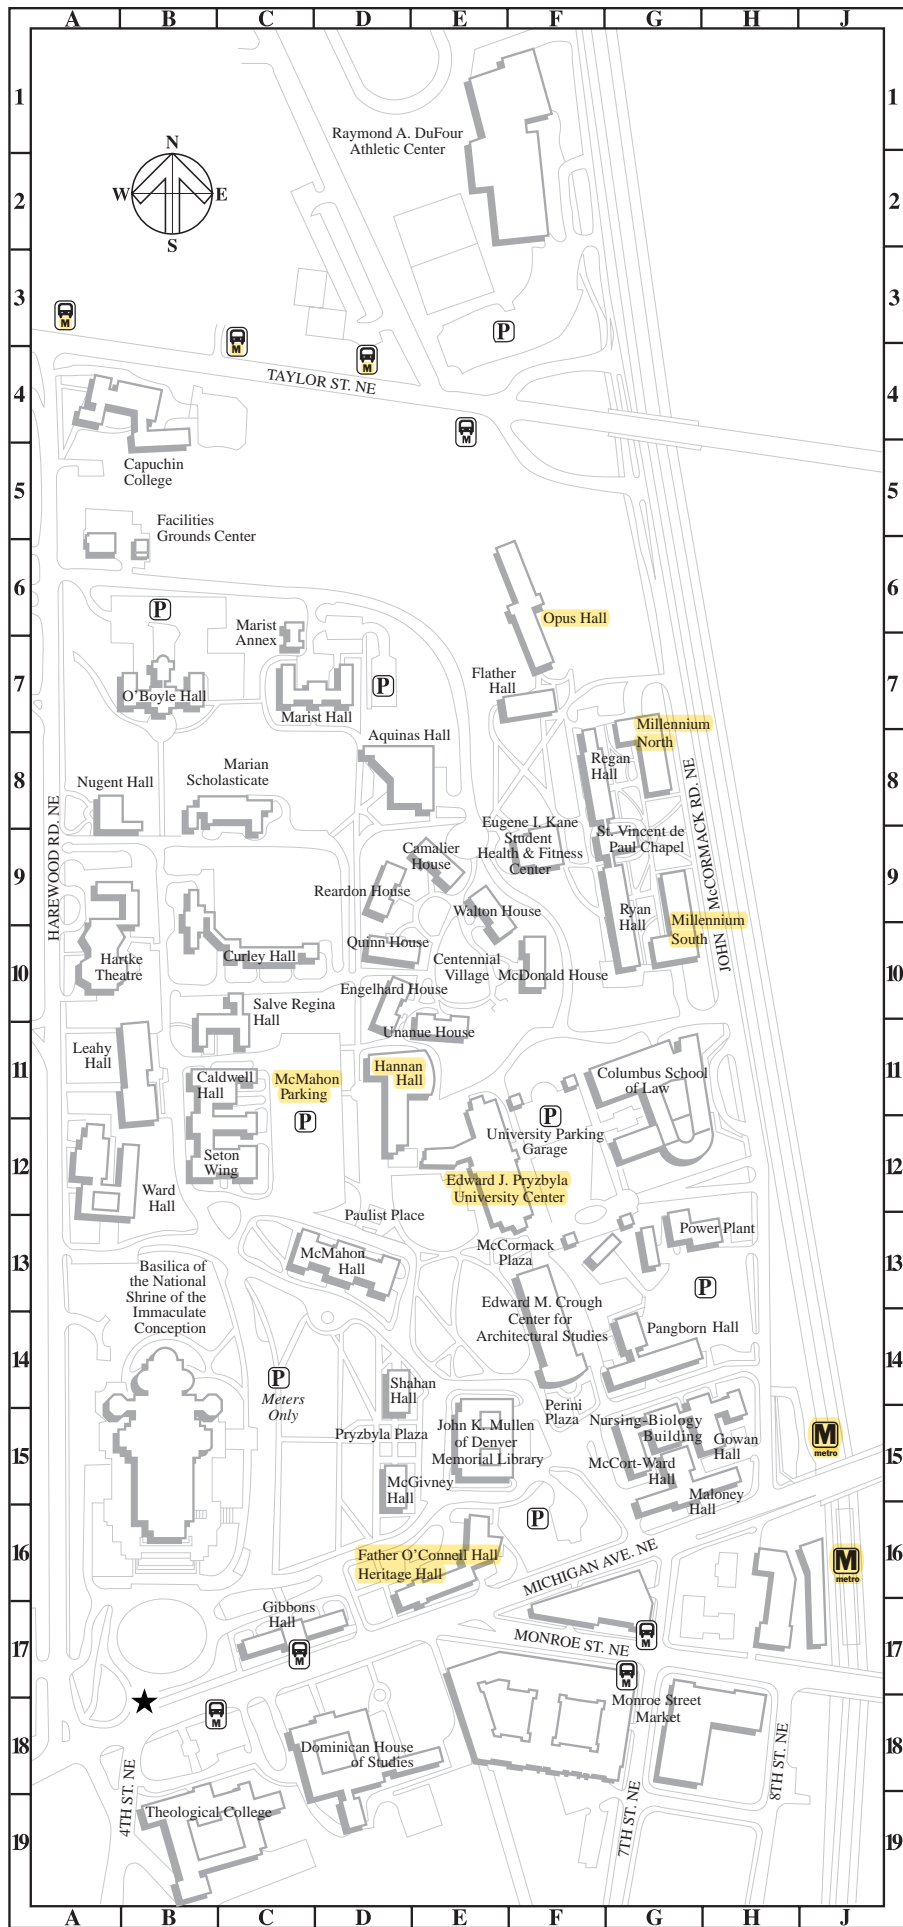

CUA CAMPUS MAP DIRECTORY

Admission, Father O'Connell Hall. E16	Marist Hall. C7
Alumni Relations, Father O'Connell Hall. E16	Marketing and Communications, Father O'Connell Hall. E16
Aquinas Hall. D8	McCort-Ward Hall. G15
Architecture and Planning, Crough Center. F14	McDonald House. F10
Arts and Sciences, McMahon Hall. D13	McGivney Hall, Keane Auditorium. D15
Athletics, DuFour Center. F1	McMahon Hall. D13
Basilica of the National Shrine of the Immaculate Conception. B15	Metro Station, Brookland-CUA. J15
Bookstore, Monroe Street Market. F17	Metropolitan School, Pangborn Hall. G14
Business and Economics, McMahon Hall. D13	Millennium North. G8
Caldwell Hall, Auditorium and Chapel. C12	Millennium South. G9
Camalier House. E9	Monroe Street Market. G18
Campus Ministry, Caldwell Hall. C12	Music, Ward Hall. A12
Canon Law, Caldwell Hall. C12	Nugent Hall. A8
Career Services, McMahon Hall. D13	Nursing-Biology Building. G15
Centennial Village. E10	Nursing, Gowan Hall. H15
Columbus School of Law. G11	O'Boyle Hall. B7
Computer Center, Leahy Hall. A11	Opus Hall. F6
Crough Center, Koubek Auditorium. F14	Pangborn Hall. G14
Curley Hall. C10	Philosophy, Aquinas Hall. D8
Dean of Students, Pryzbyla Center. E12	Power Plant, Maintenance. G13
Drama Department, Hartke Theatre. A10	Pryzbyla Center. E12
DuFour Center. F1	Public Safety, Leahy Hall. A11
Engelhard House. D10	Quinn House. D10
Engineering, Pangborn Hall. G14	Reardon House. D9
Enrollment Services, Father O'Connell Hall. E16	Regan Hall. F8
Facilities Grounds Center. A5	Residence Life, Pryzbyla Center. E12
Father O'Connell Hall. E16	Ryan Hall. G9
Financial Aid, Father O'Connell Hall. E16	St. Vincent de Paul Chapel. G9
Flather Hall. F7	Salve Regina Hall, Art Gallery. C11
Gibbons Hall. C17	Seton Wing, Caldwell Hall. C12
Gowan Hall, Auditorium. H15	Shahan Hall. D14
Graduate Admission, Father O'Connell Hall. E16	Social Service, Shahan Hall. D14
Hannan Hall, Herzfeld Auditorium. D11	Student Conduct and Ethical Development, Pryzbyla Center. E12
Hartke Theatre, Callan Theatre. A10	Student Life, Pryzbyla Center. E12
Housing Services, Pryzbyla Center. E12	Theological College. B19
Human Resources, Leahy Hall. A11	Theology and Religious Studies, Caldwell Hall. C12
Kane Student Health and Fitness Center. F9	Unanue House. E11
Law School. G11	University Advancement, Father O'Connell Hall. E16
Leahy Hall. A11	University Parking Garage. F12
Library, Mullen. E15	Visitors' Information, Pryzbyla Center. E12
	Walton House. E9
	Ward Hall, Recital Hall. A12